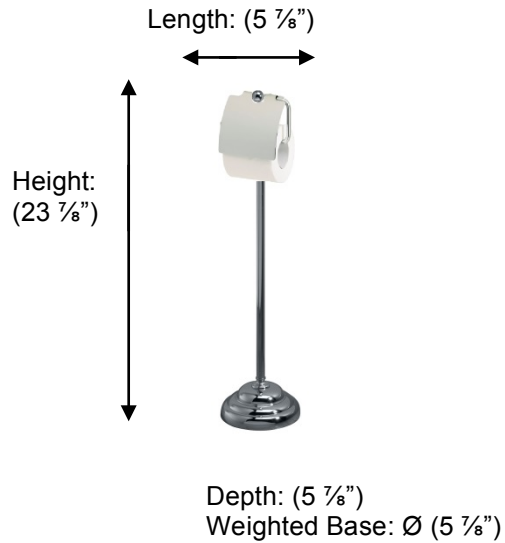

## 53504 Freestanding Traditional TP Holder

**Description:**

Freestanding, traditional TP holder

**Finishes:**

-  CR – Chrome
-  PV – Polished Brass
-  UB – Unlacquered Brass
-  MB – Matte Black
-  NI – Polished Nickel
-  ES – Satin Nickel
-  GD – Gold